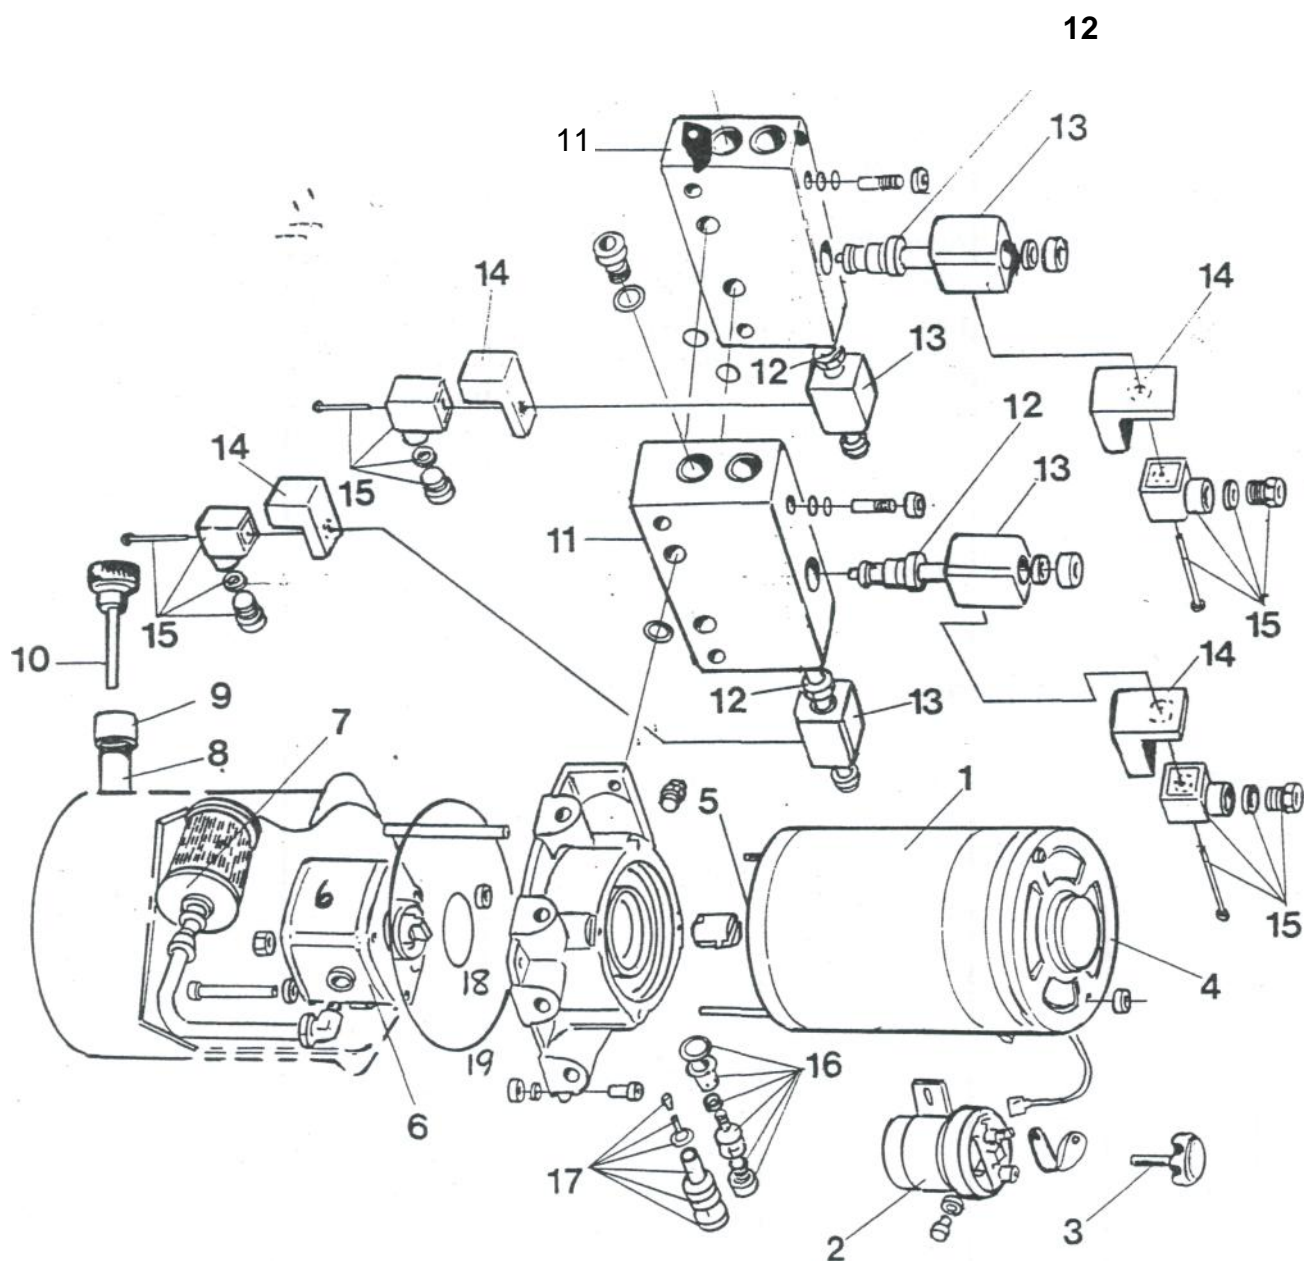

SKID-CAR hydraulic pump

Pos. Item	Art. Nr. Order No	Antal Quant	Beskrivning	Description	Anm. Notes
1	300103	1	Hydraulaggregat kompl.	Hydraulic pump	12 V alt 24 V 12V 24V
		1	Motor	Motor	
		1	Motor	Motor	
2	300108	1	Kolborstsats	Carbonbrush kit	
3	300109	1	Startrela 90 A	Starting relay 90 A	
4	600106	1	Vred	Knob	
5	300110	1	Plugg	Knob	
6	300111	1	Lagerlock	Interm. bearing	
7	300123	1	Pump	Pump	
8		1	Sil	Filter	
9	300112	1	Nippel	Nipple	
10	300113	1	Muff	Muff	
11	300114	1	Lock med matsticka	Cover with indicator	
12	300115	2	Ventilblock kompl.	Valve housing	
13	300116	4	Ventil	Valve	
14	300117	4	Elmagnet DC	Magnet	
15	300118	4	Kondensator	Condensator	
16	300119	4	Anslutningsdon	Connection	
17		1	Backventil	Clack valve	
18		1	Overstromningsventil	Overflow valve	
19	300131	1	O-ring	O-ring	
	300133	1	O-ring	O-ring	
	300136	1	Tatningssats	Set of gasket